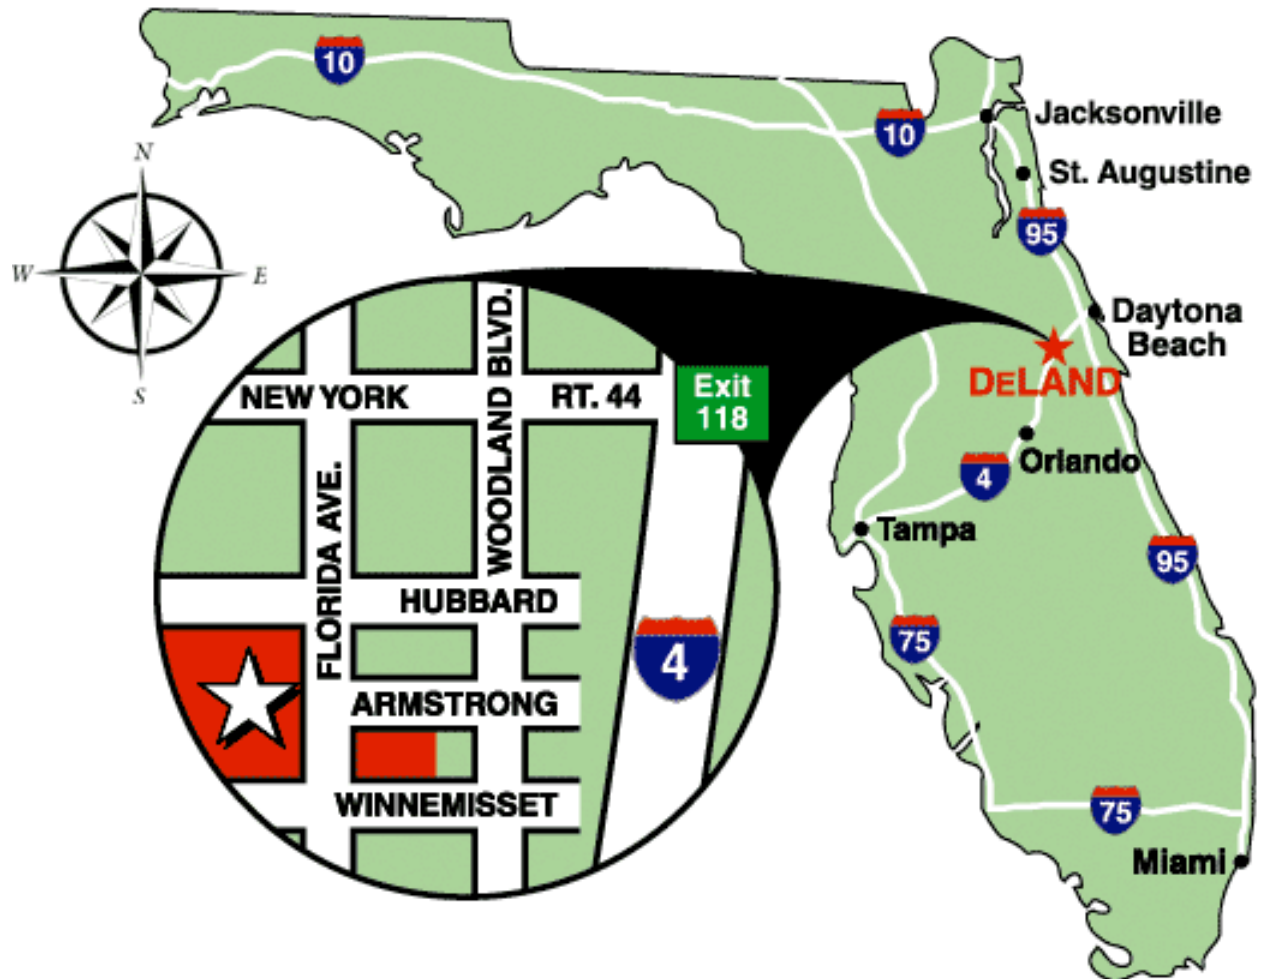

Alliance Retirement Community

600 S. Florida Ave., DeLand, FL 32720

For Sales Information, Please Call (386) 736-1814

or for general information or questions

call or 1-800-334-4133 or (386) 734-3481

To reach the Alliance Community from I-4, take exit 118 west toward DeLand. The Alliance Community is one block west of Woodland Boulevard (17-92) and six blocks south of New York Avenue (Rt. 44).

Two nearby airports make travel convenient, with Daytona Beach International Airport (DAB) about 30 minutes east and Orlando International Airport (MCO) about an hour south.